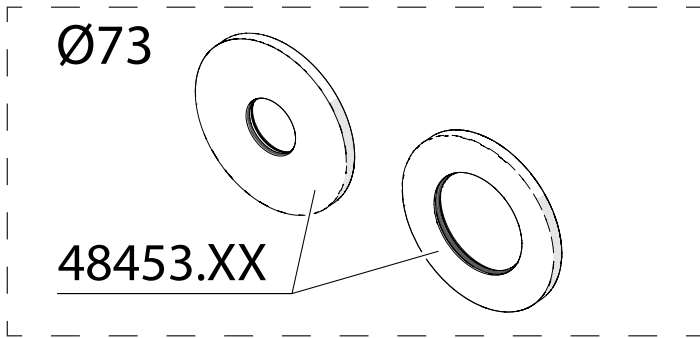

# 14616.xx

- \*xxxxx.00 Chrome
- \*xxxxx.46 Steel (PVD)
- \*xxxxx.61 Matt Black
- xxxxx.77 Polished Brass
- xxxxx.79 Brushed Brass
- xxxxx.87 Brushed Copper

48448.XX (180mm)\*  
48449.XX (250mm)\*

93130

03221